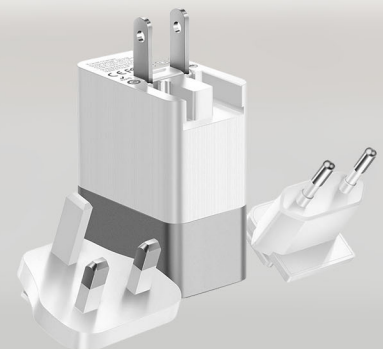

CUBE SERIES TRAVEL CHARGER
5V 3.4A - 3USB (US/UK/EU PLUG)
CH-5340