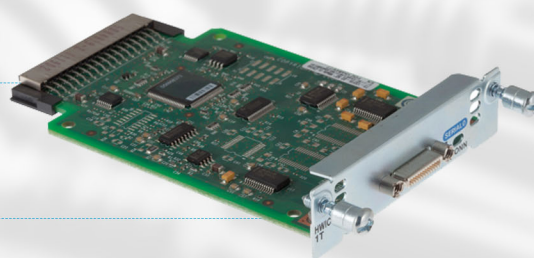

ROUTERS & SWITCHES

CISCO861-K9
CISCO 861 ETHERNET SECURITY ROUTER

CISCO2801-SEC/K9
CISCO ROUTER 2801 SECURITY BUNDLE
SECURITY-64F/256D

CISCO1941W-E/K9
CISCO 1941 ROUTER
802.11 A/B/G/N - ETSI COMPLIANT

HWIC-1T
CISCO SERIAL WAN CARD
1T PORT - SERIAL INTERFACE CAD

CISCO851-K9
CISCO ETHERNET SOHO SECURITY ROUTER

ROUTERS & SWITCHES

DIR-605L
D-LINK WIRELESS "N"
ROUTER

DIR-655
D-LINK WIRELESS 300MBPS
ROUTER - 1WAN & 4 LAN
GIGABITS PORTS

DAP-2360
D-LINK AIRPREMIER N
2.4GHz POE
ACCESSPOINT

DGS-1005A
SWITCH 5-PORT GIGABIT
UNMANAGED

DGS-1008A
SWITCH 8-PORT
10/100/1000M
UNMANAGED

DGS-1016A
SWITCH 16-PORT
10/100/1000M
BASE-T GIGABIT

DGS-1024A
SWITCH 24-PORT
10/100/1000M
BASE-T

DES-1050G
SWITCH 48-PORT
DES-1050G