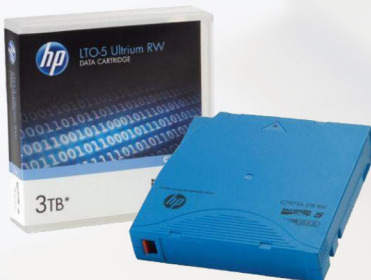

LF205
HEADSET & MICROPHONE
LFHEA012

Lifetech

LF110
HEADSET & MICROPHONE
LFHEA007

Lifetech

LF105
HEADSET & MICROPHONE
LFHEA013

STORAGEWORKS
ULTRIUM 100/200GB
CARDRIDGE
C7971A

STORAGEWORKS
DD-2 DATA CARTRIDGE
8GB-120M
C5707A