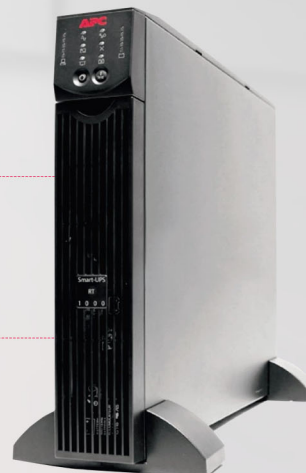

SMART-UPS

SURT1000XLI
RT 1000VA - 230V